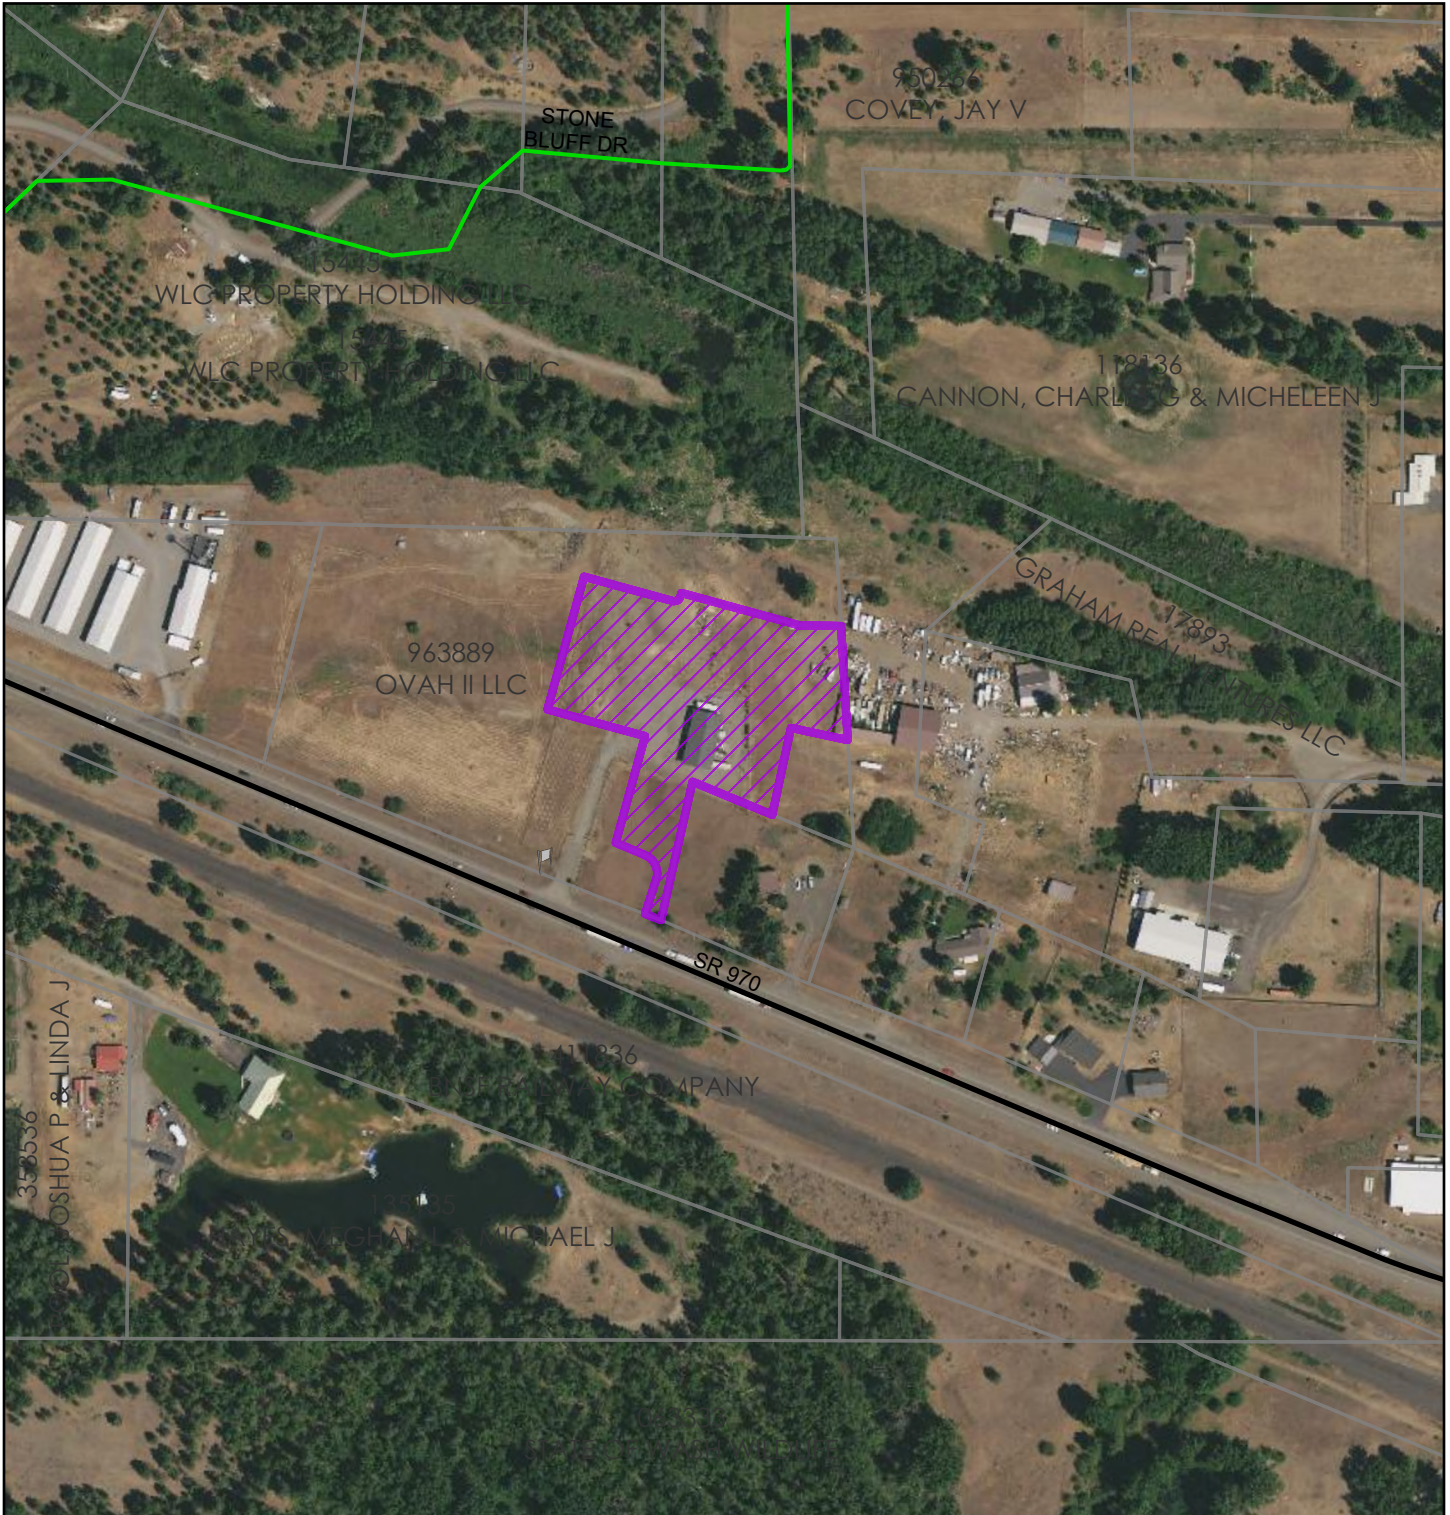

SI-26-00001 Monster Garage

Aerial View

Hexagon, WaTech, Kittitas County GIS

2026

Coordinate System: NAD 1983 StatePlane Washington South FIPS 4602 Feet